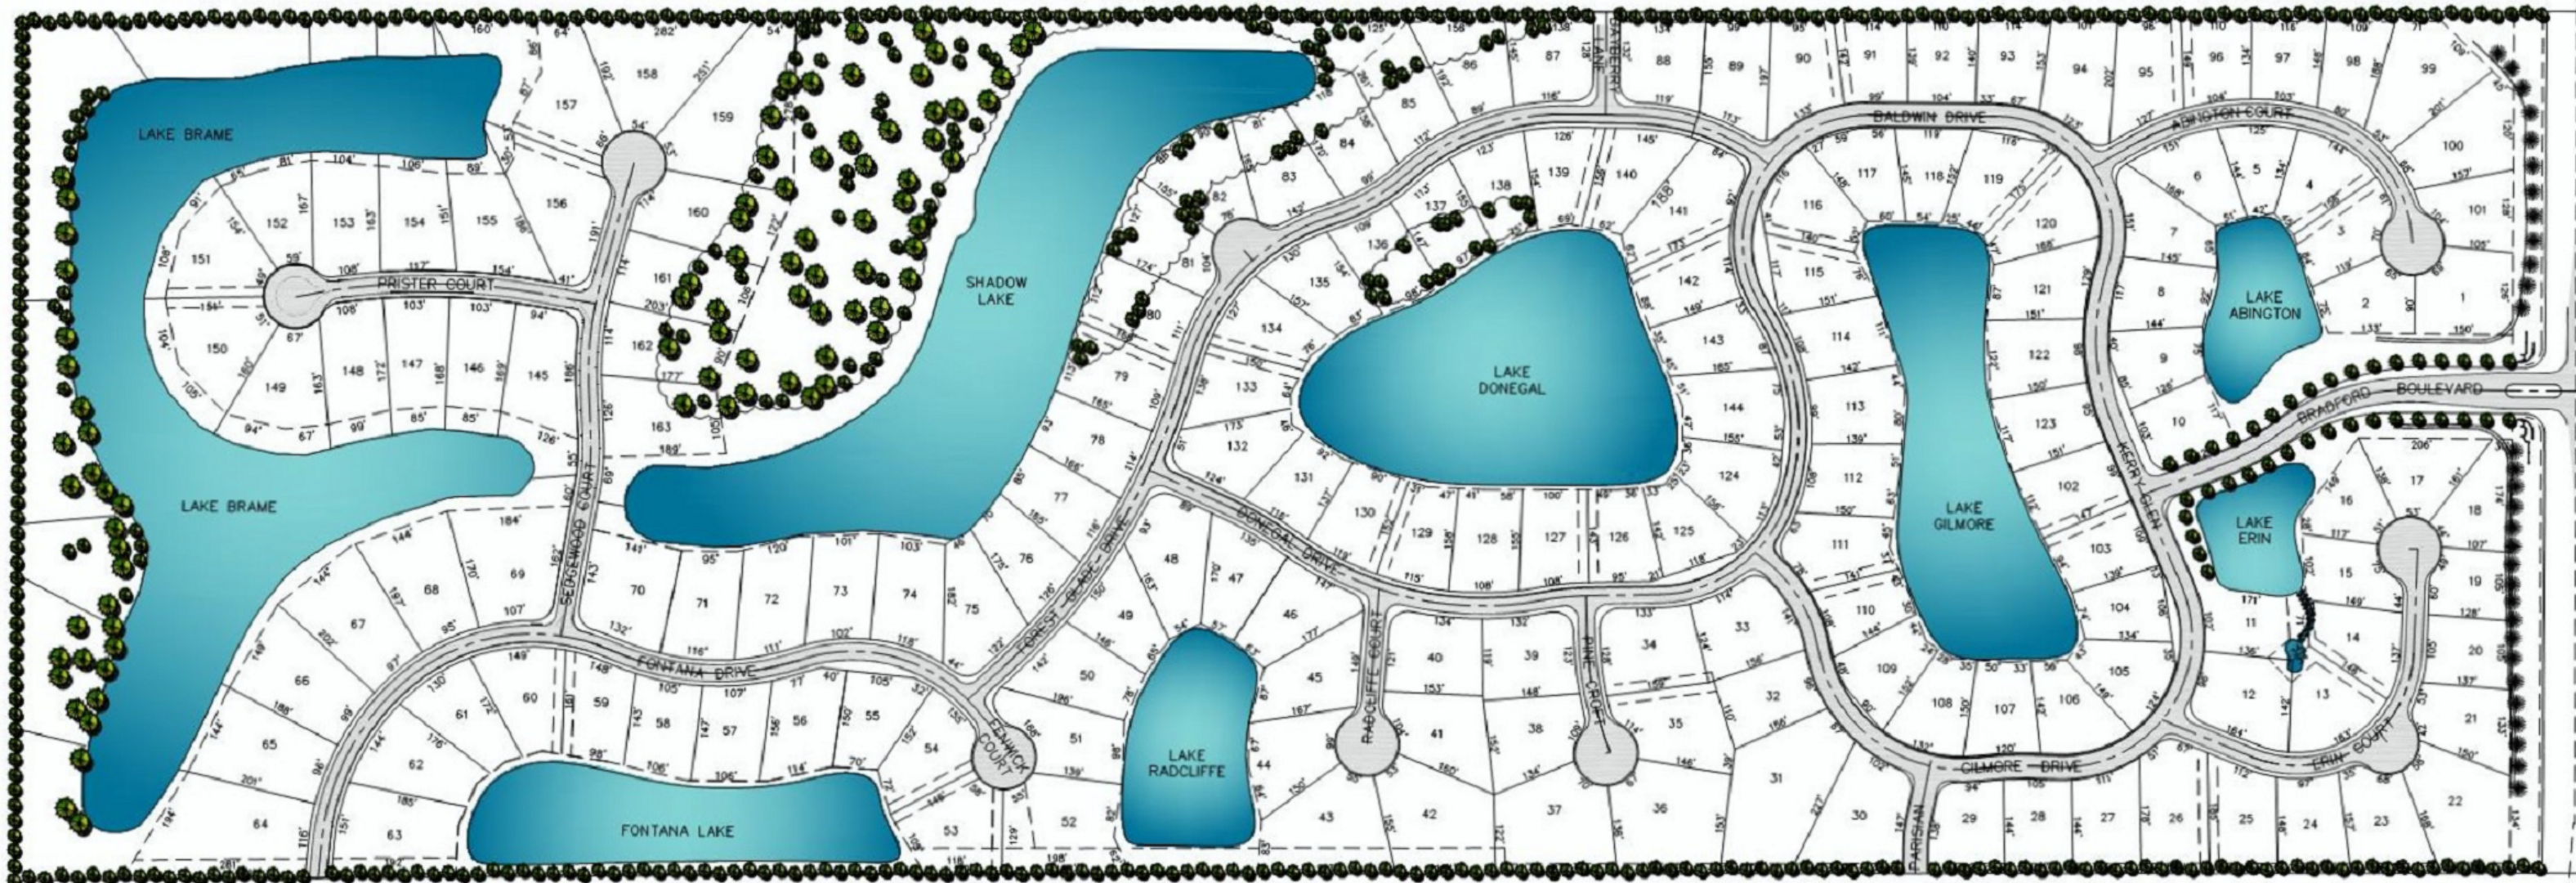

BRADFORD SHORES

at Knollwood

For more information, call:

Creator of Michiana's Finest Communities

(574) 277-7660

PREPARED BY:
 ABONMARCHE CONSULTANTS, LLC
 750 LINCOLN WAY EAST
 SOUTH BEND, IN 46601

THIS DRAWING DEPICTS THE SCHEMATIC LAYOUT OF LOTS. FOR ACTUAL DIMENSIONS SEE LEGAL SURVEYS AND FINAL PLAT

Available Lots: ○
 Builder Lots: □
 Builder Models: S

David Eckrich (574) 298-7419

Brian Eckrich (574) 298-6869